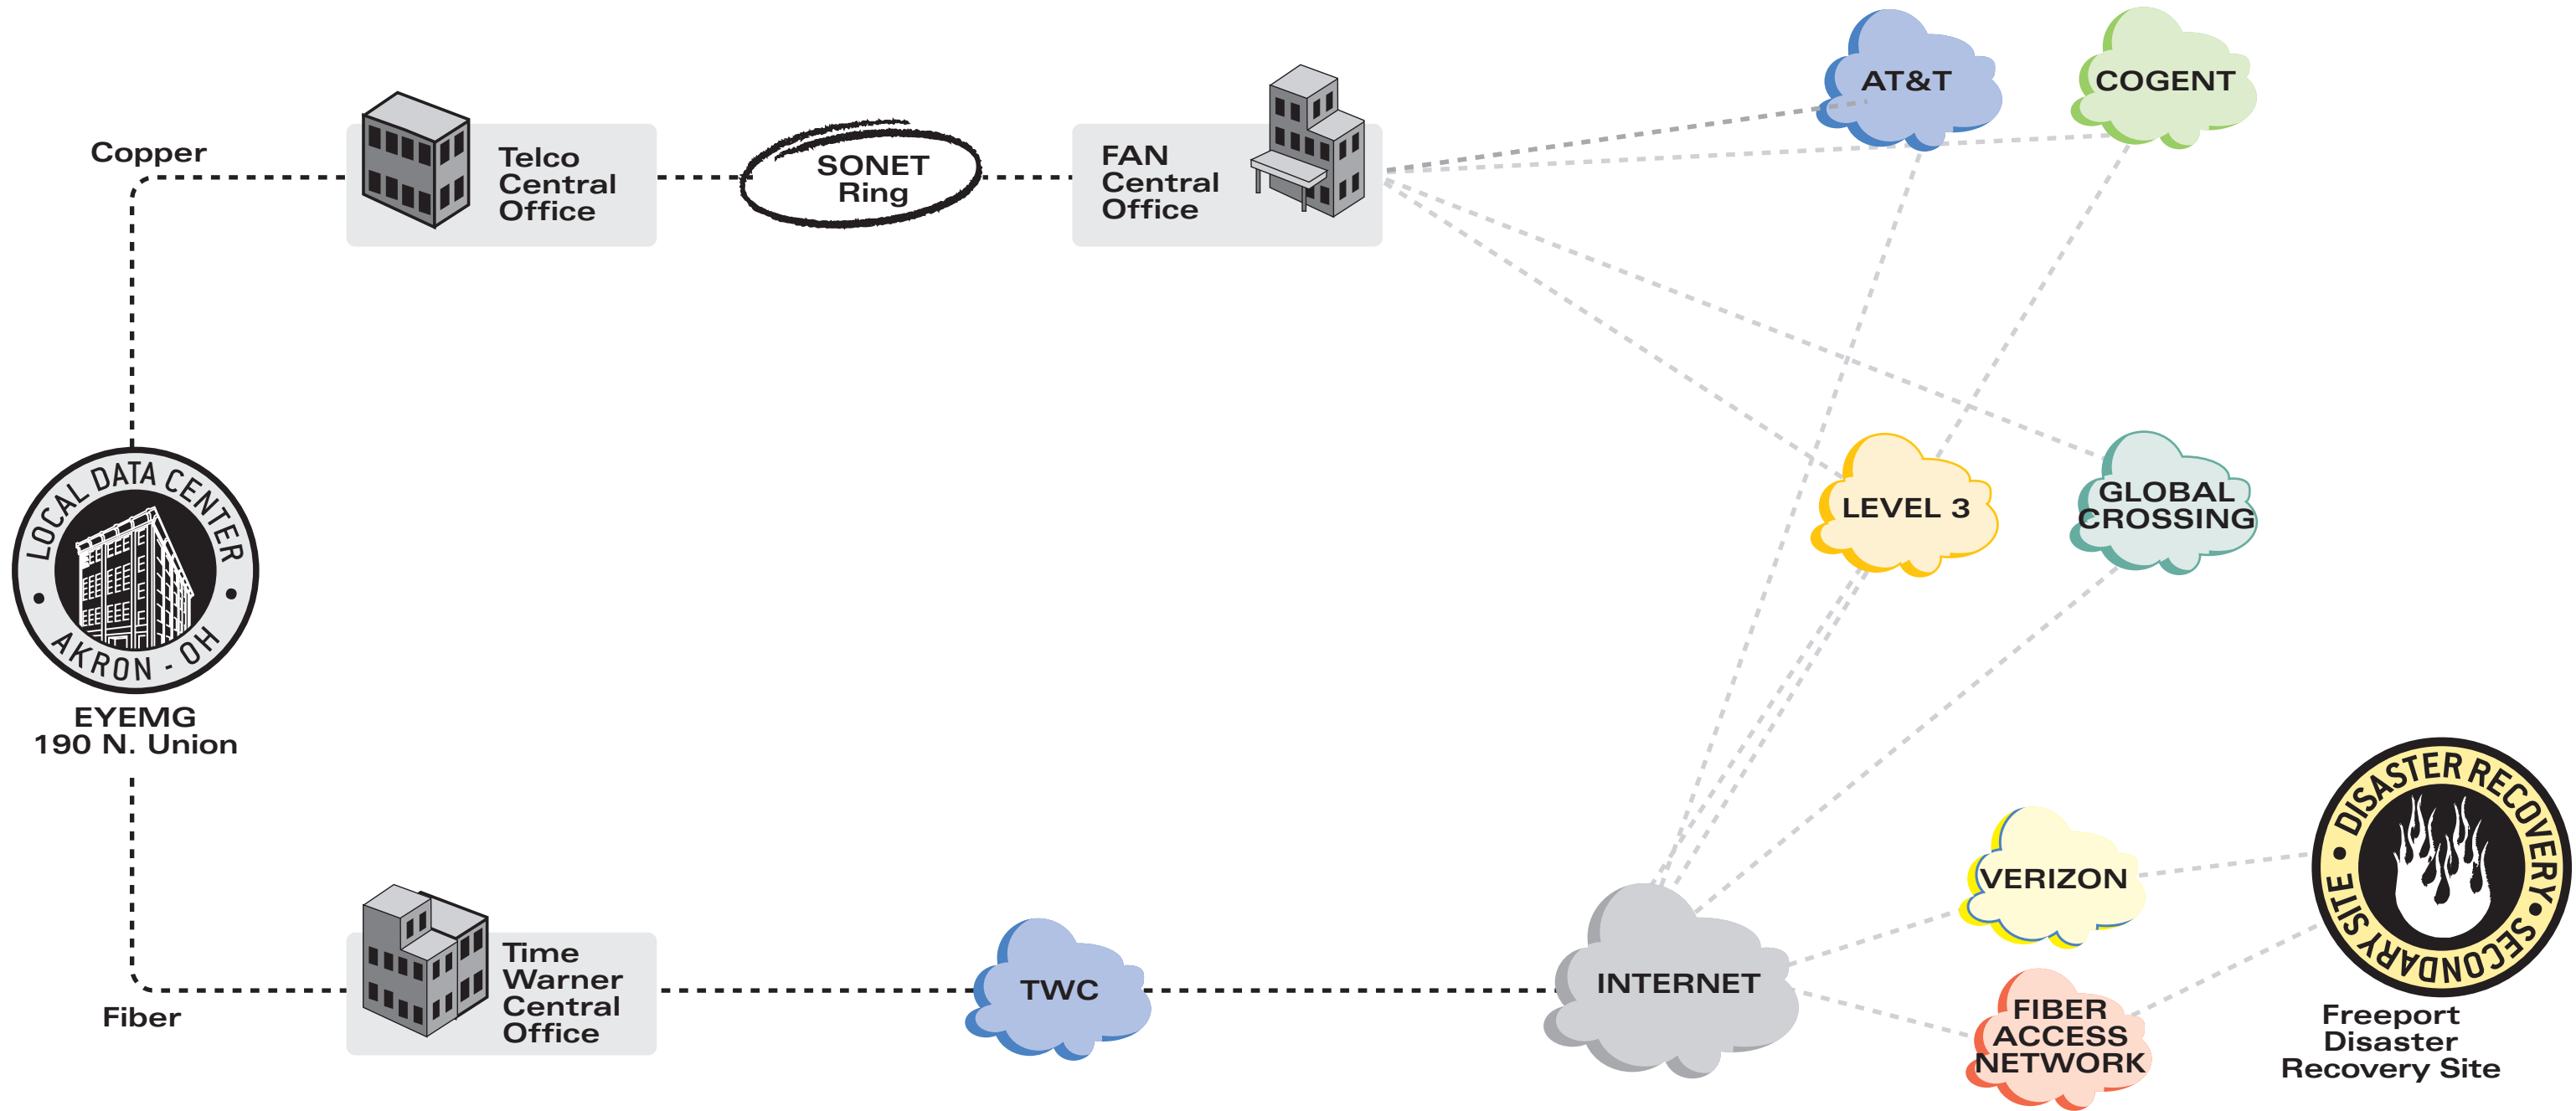

interactive
media group
<eyemg>

EYEMG NETWORK TOPOLOGY - 2007-2008

EYEMG maintains an optional disaster recovery site in Freeport, PA. Our Freeport, PA data center is connected via SONET ring technology to redundant optical circuits serviced by two major upstream network providers – Verizon Business Networks and Fiber Access Networks.